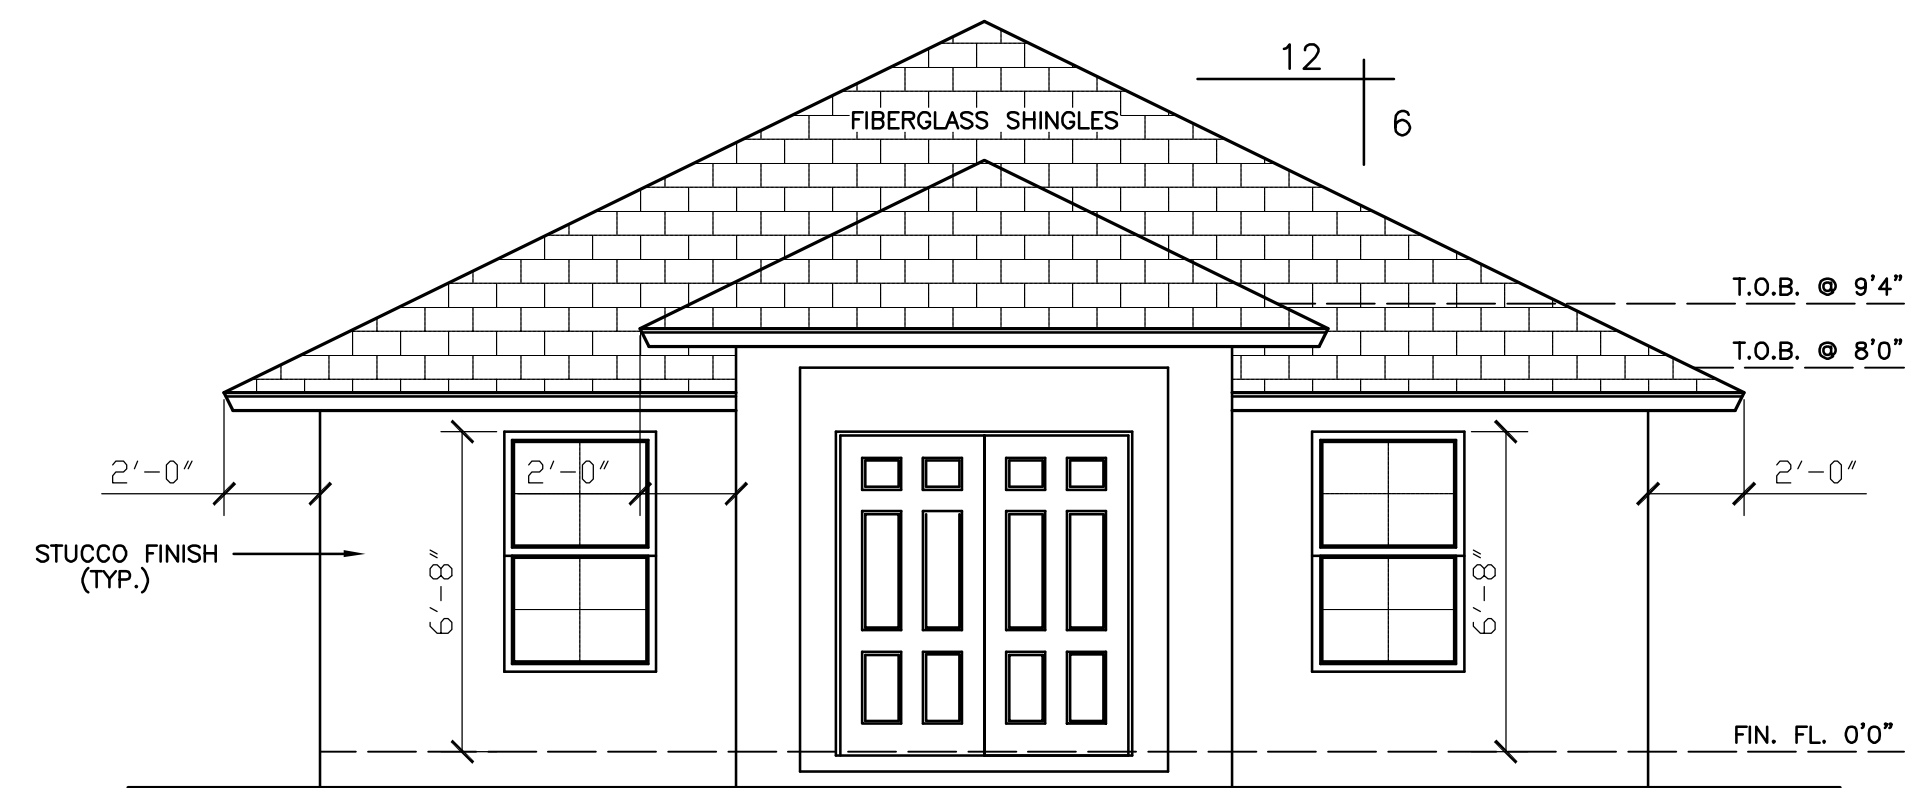

REAR

RIGHT

LEFT

FRONT

Hatch Legend

	8'-0"
	9'-4"

FLOOR PLAN/ELEVATIONS

DATE	REVISION

DRAWN BY: TK
CHECKED BY:
DATE: 8/18/2020
SCALE: 1/4"=1'0"
SHEET

01