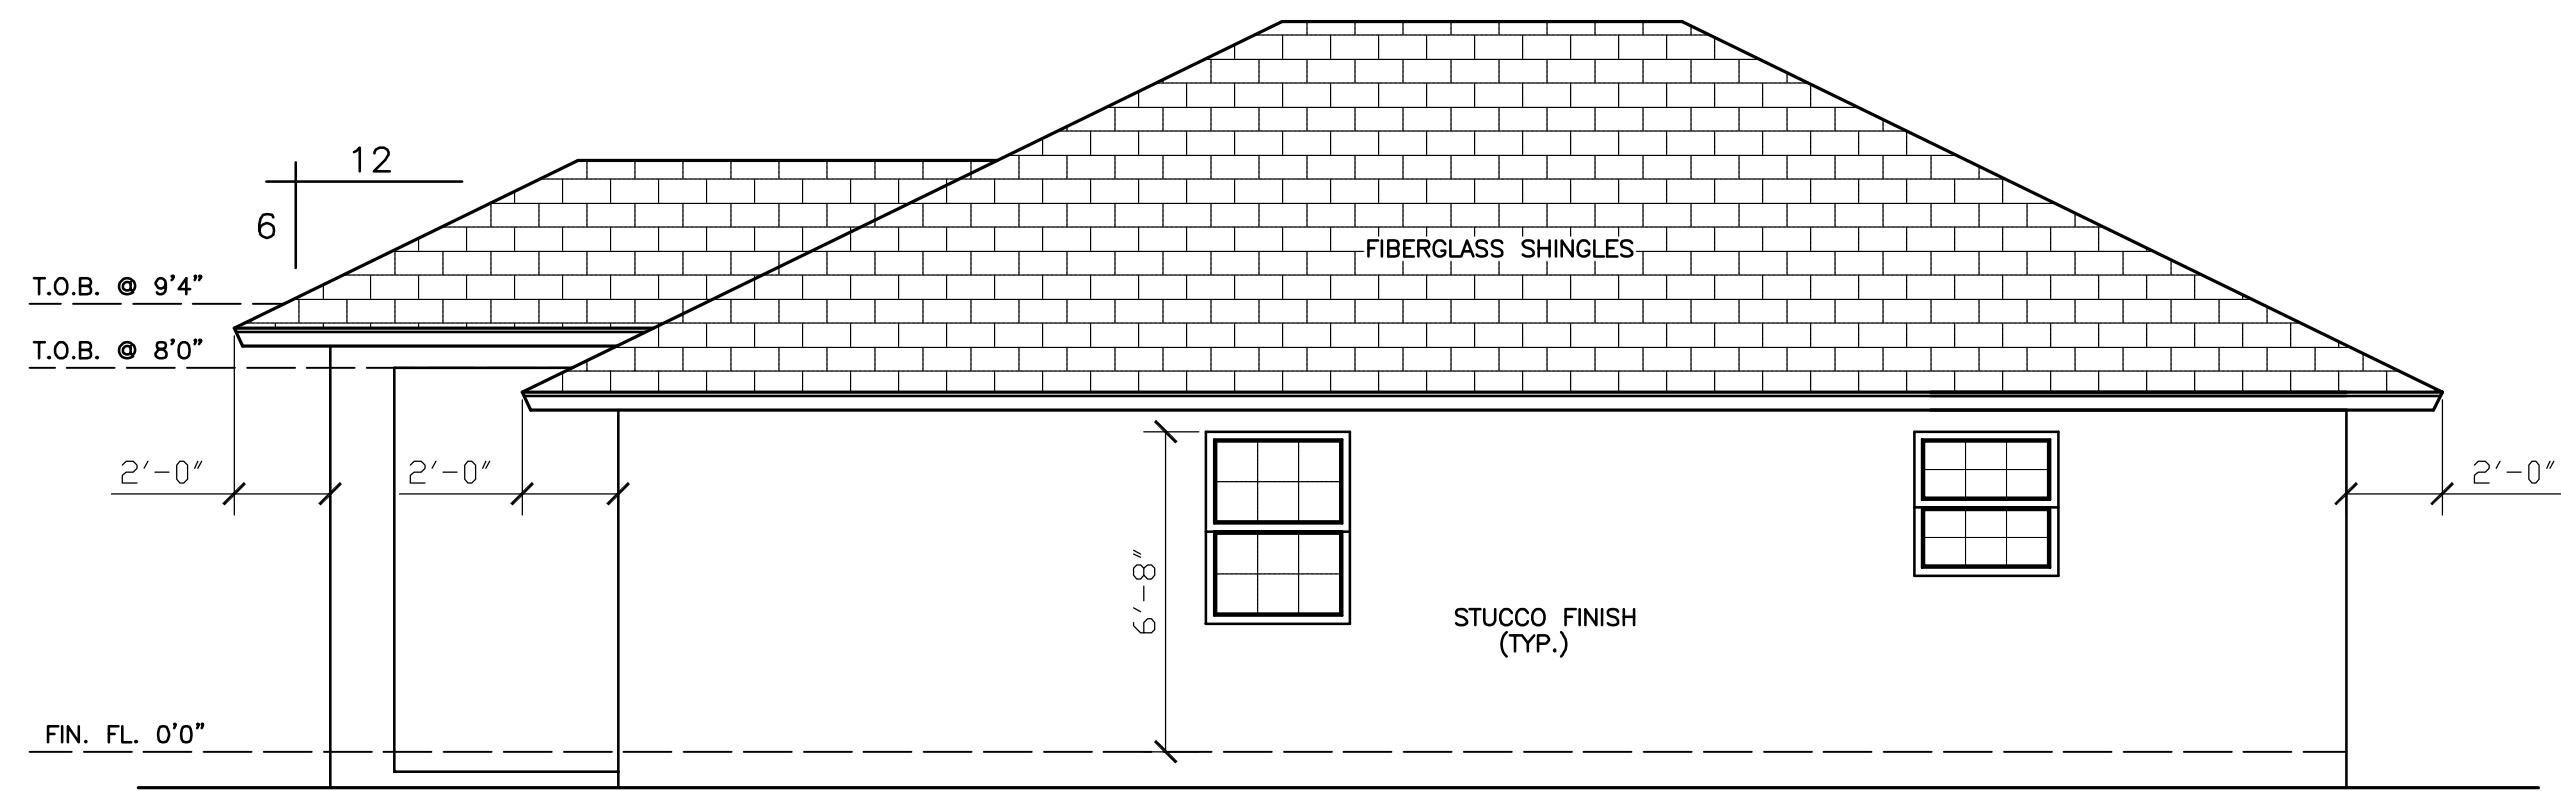

REAR

RIGHT

LEFT

FRONT

Hatch Legend

	8'-0"
	9'-4"

FLOOR PLAN/ELEVATIONS

DATE	REVISION

DRAWN BY: TK
CHECKED BY:
DATE: 8/18/2020
SCALE: 1/4"=1'0"
SHEET

01