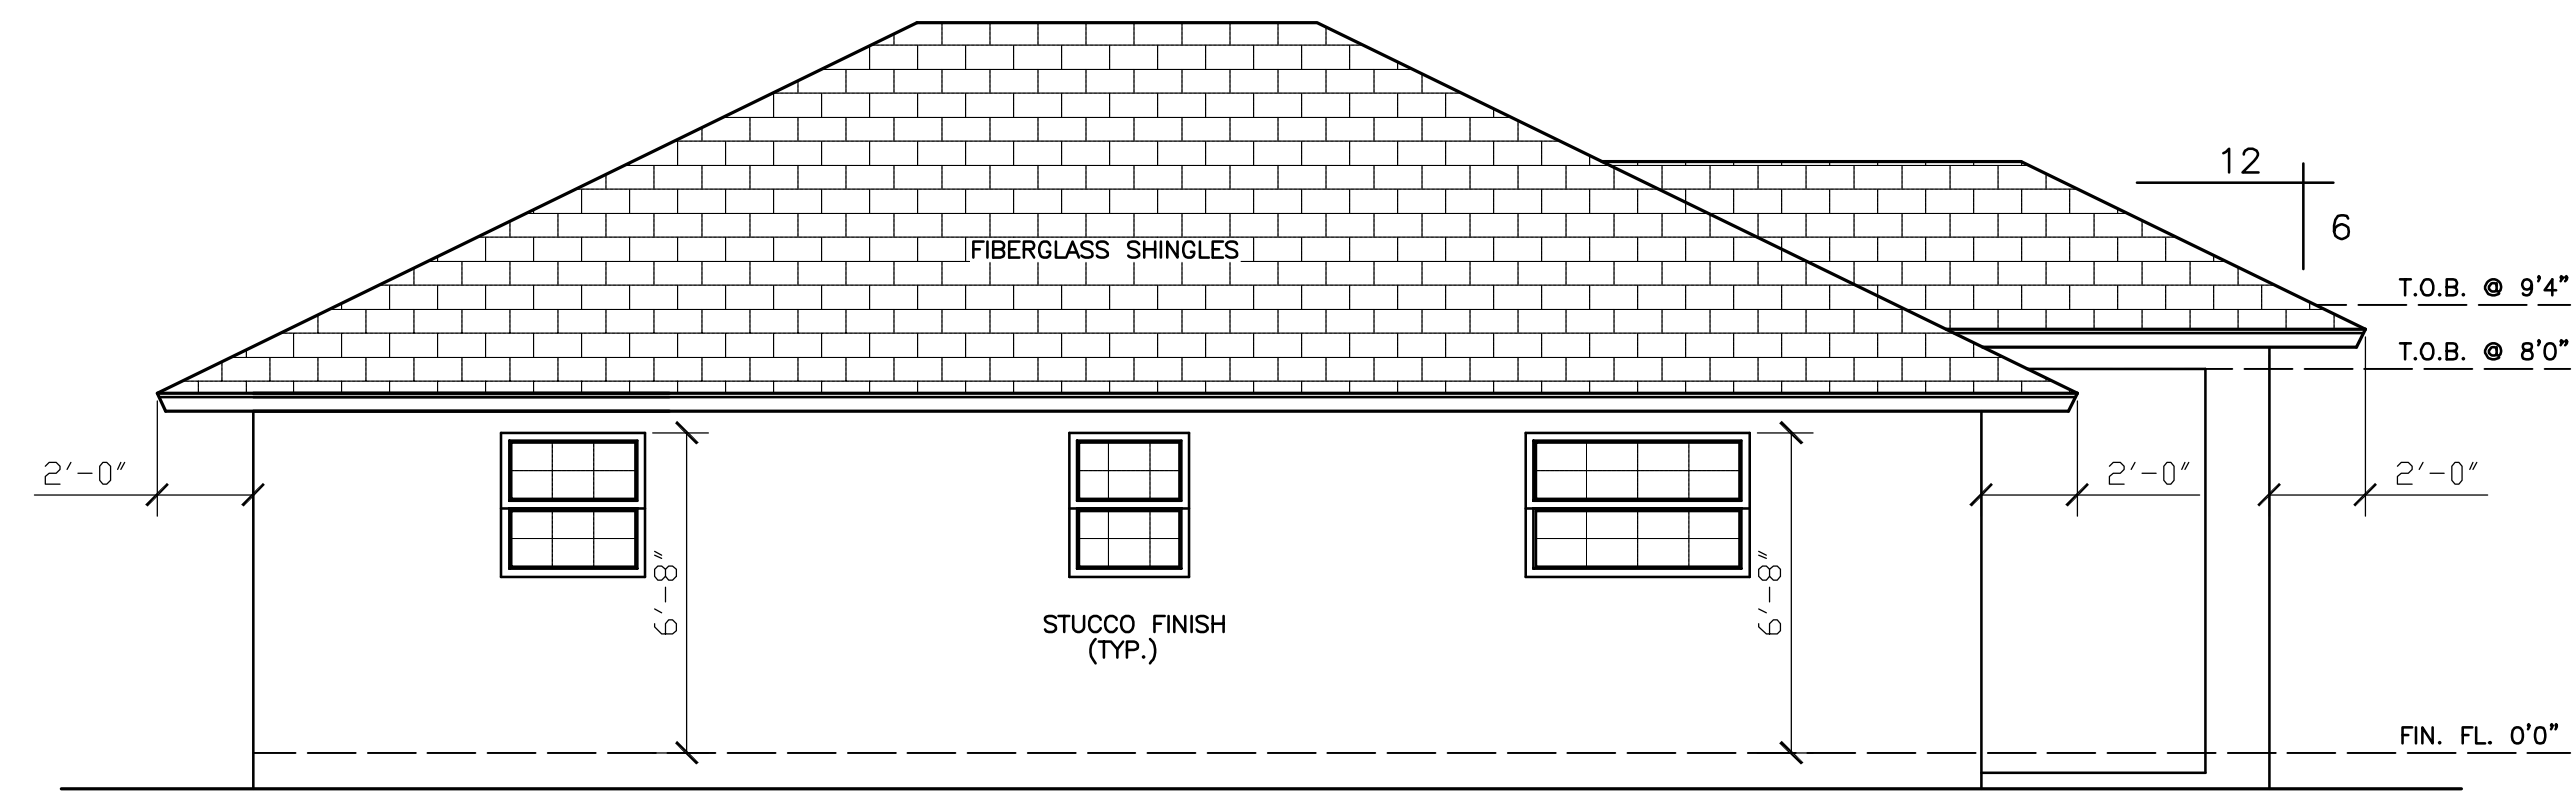

REAR

RIGHT

LEFT

FRONT

Hatch Legend

	8'-0"
	9'-4"

FLOOR PLAN/ELEVATIONS

DATE	REVISION

DRAWN BY: TK
CHECKED BY:
DATE: 8/18/2020
SCALE: 1/4"=1'0"
SHEET

01