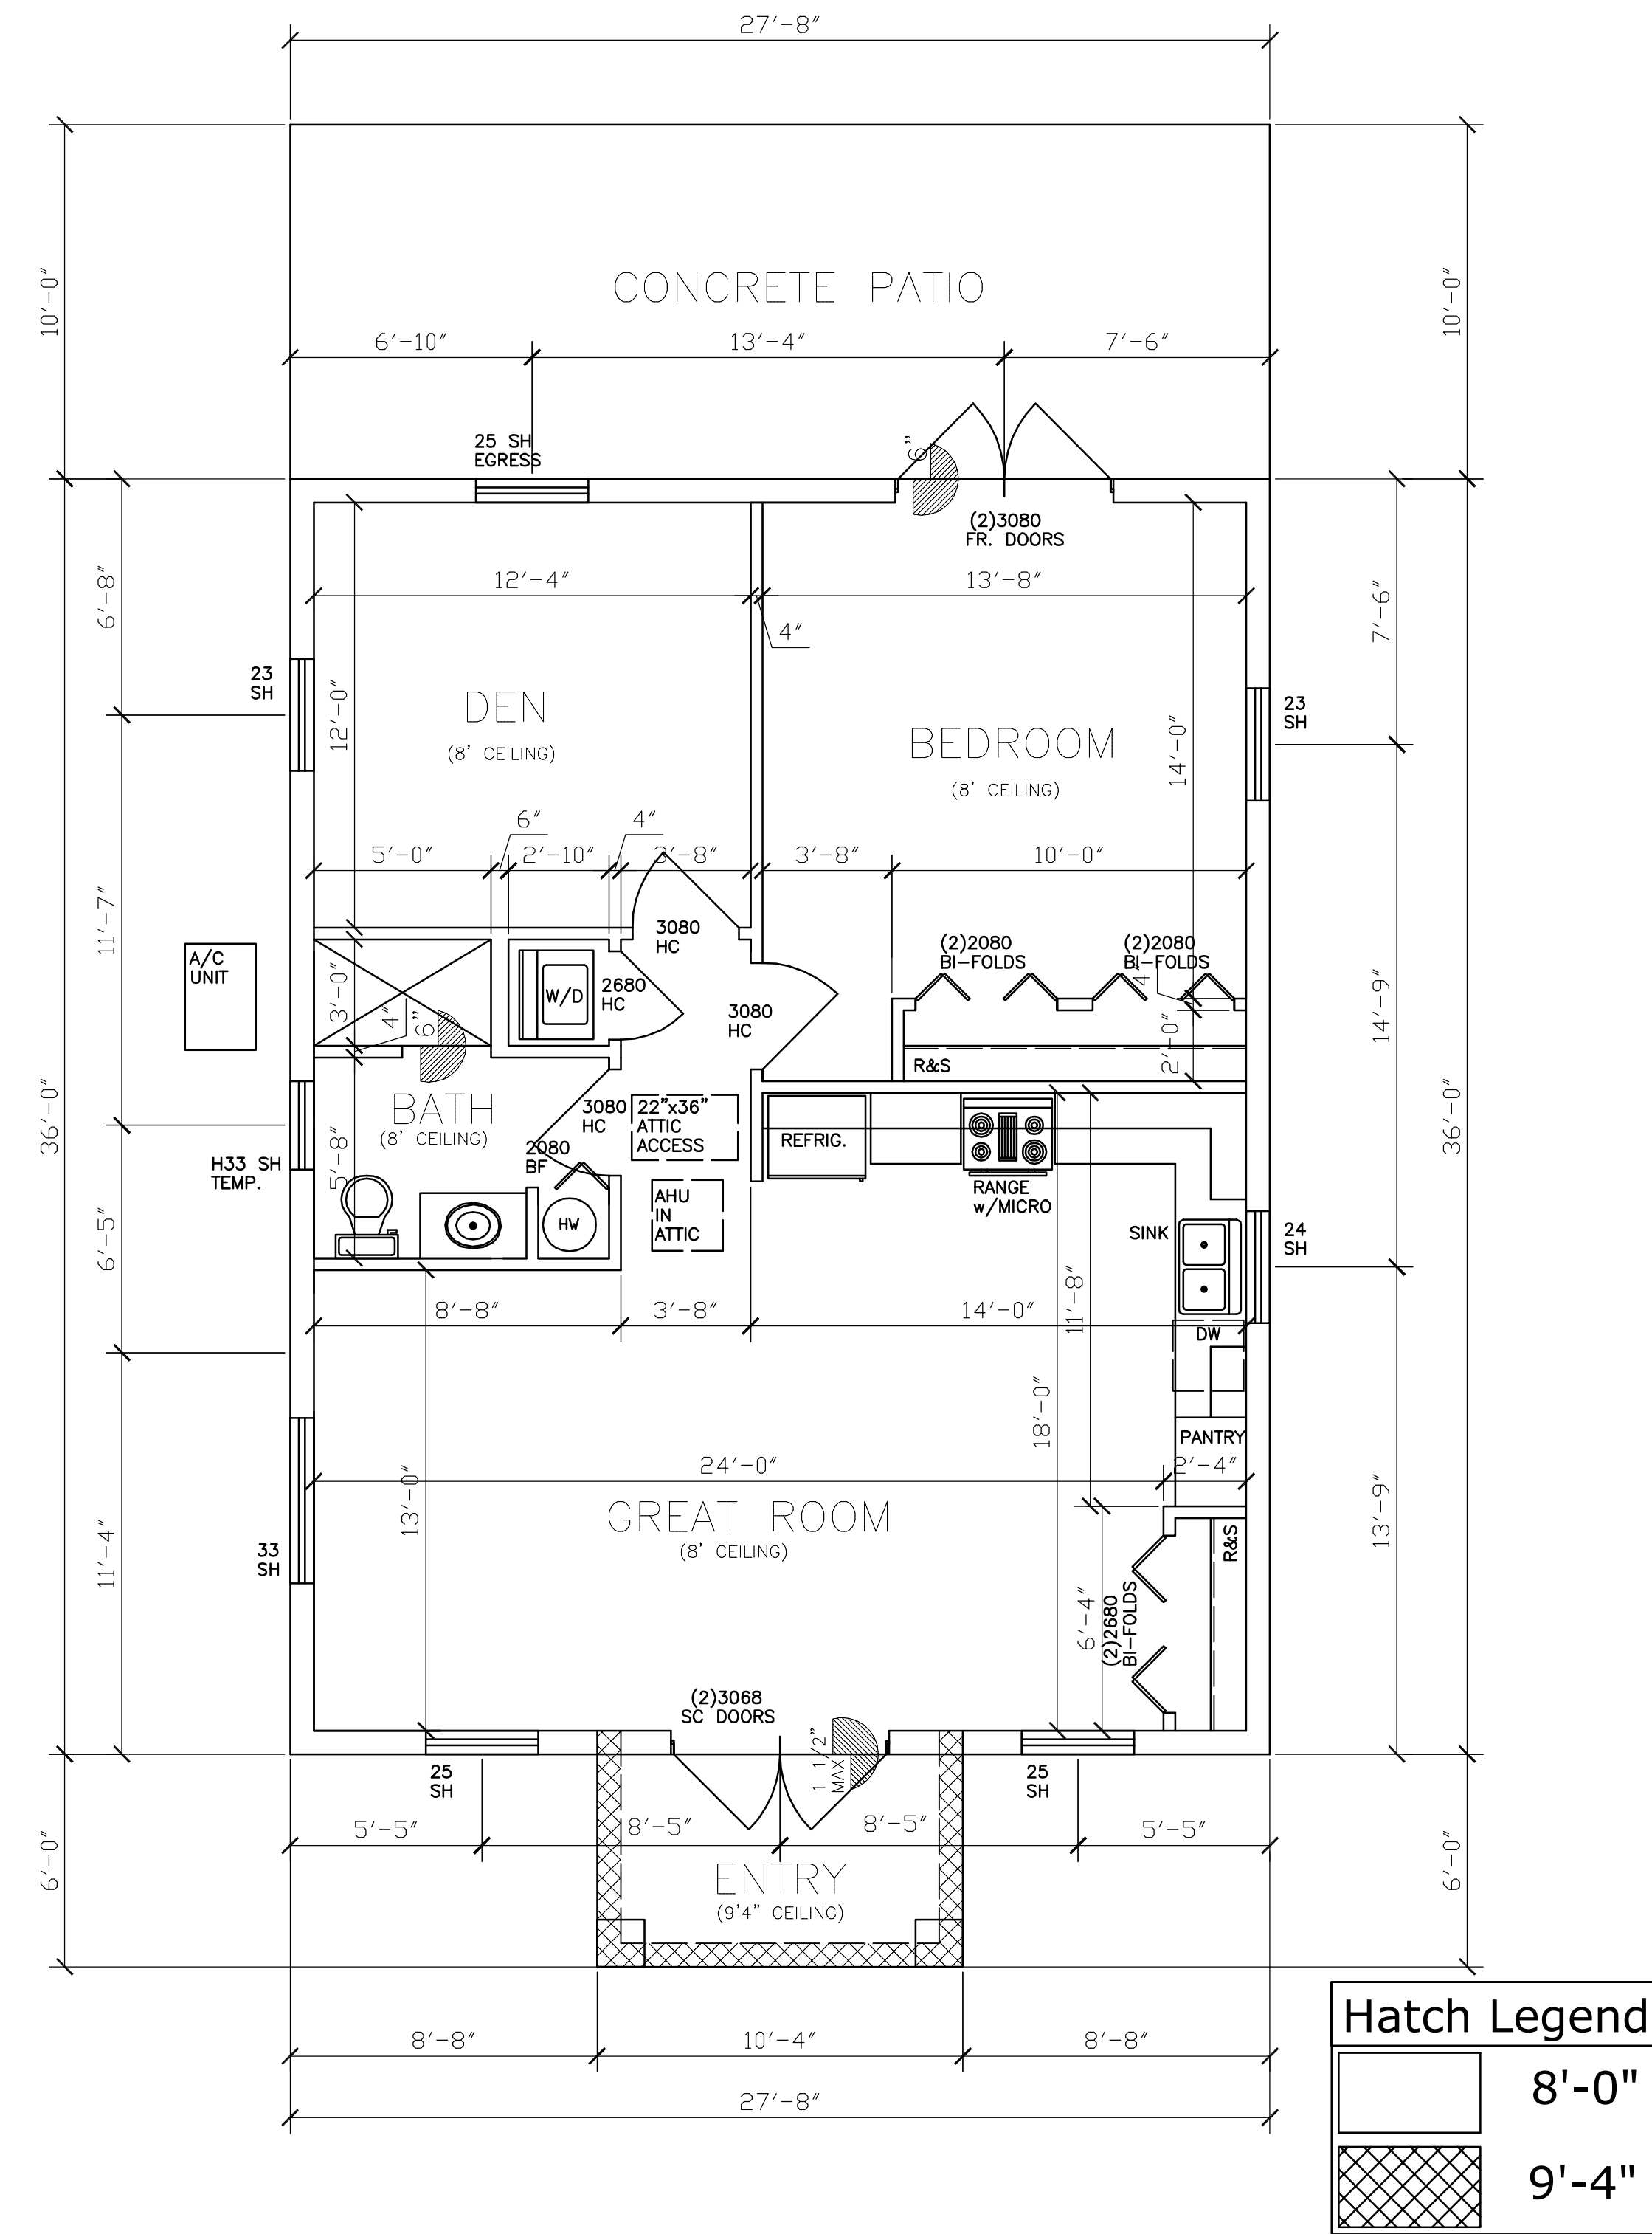

REAR

RIGHT

LEFT

FRONT

Hatch Legend

	8'-0"
	9'-4"

FLOOR PLAN/ELEVATIONS

DATE	REVISION

DRAWN BY: TK
CHECKED BY:
DATE: 8/18/2020
SCALE: 1/4"=1'0"
SHEET

01